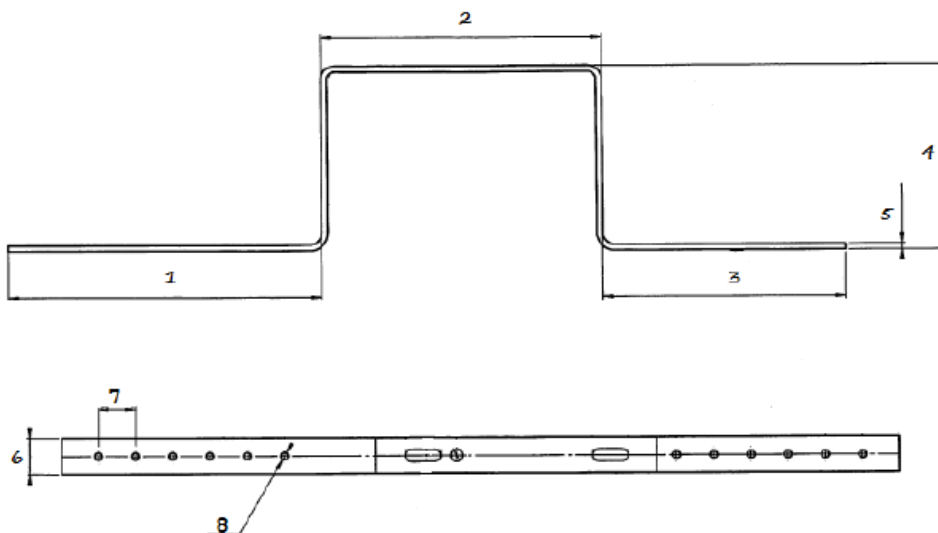

Galvanized Steel Brick Spacer

Top Hat Style (Imperial & Metric)

Standard Nominal Dimensions		
Diagram #	Imperial Spacer (mm)	Metric Spacer (mm)
1	214	235
2	190	190
3	166	187
4	127	113
5	4	4
6	25	25
7	25.4	25.4
8	5.2	5.2

All values are nominal and subject to correction.